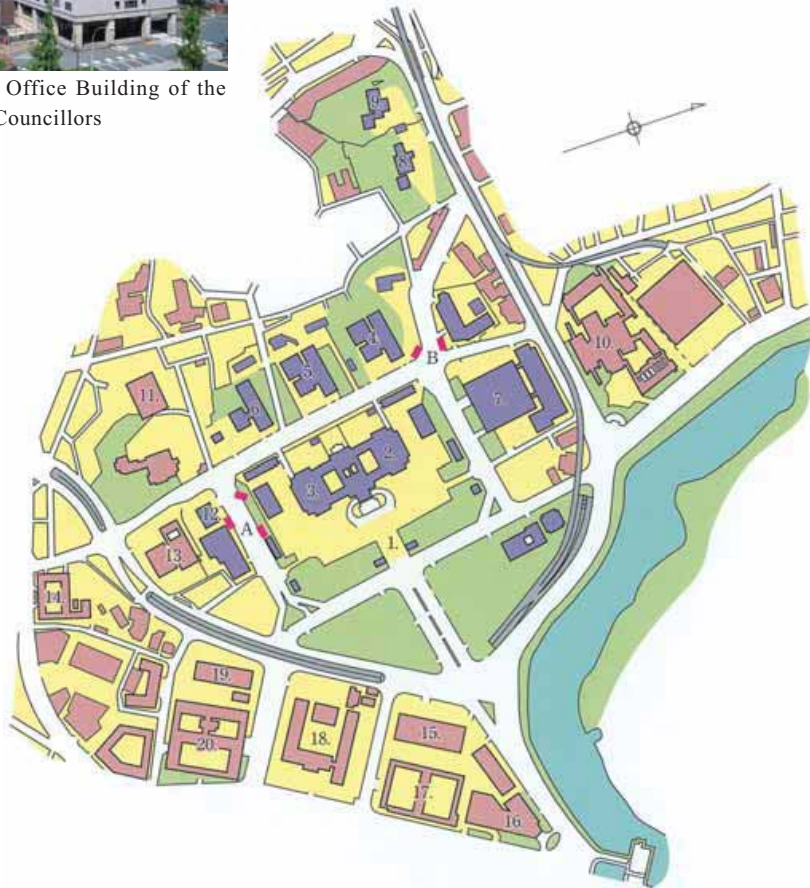

Area Surrounding the National Diet Building

Official Residence of the President of the House of Councillors

Members' Office Building of the House of Councillors

Nearest Subway Stations

- (A) Kokkai-gijidomae
(Marunouchi and Chiyoda Lines)
- (B) Nagatacho
(Yurakucho, Hanzomon, and Namboku Lines)

1. National Diet Building
2. House of Councillors
3. House of Representatives
4. Members' Office Building of the House of Councillors
5. Second Members' Office Building of the House of Representatives
6. First Members' Office Building of the House of Representatives
7. National Diet Library
8. Official Residence of the President of the House of Councillors
9. Official Residence of the Speaker of the House of Representatives
10. Supreme Court
11. Official Residence of the Prime Minister
12. Diet Press Center
13. Cabinet Office
14. Japan Patent Office
15. Ministry of Land, Infrastructure and Transport
16. Metropolitan Police Department
17. National Public Safety Commission (National Police Agency)
Ministry of Internal Affairs and communications
Ministry of Land, Infrastructure and Transport
18. Ministry of Foreign Affairs
19. Cabinet Legislation Bureau
Cabinet Office
Financial Services Agency
20. Ministry of Finance