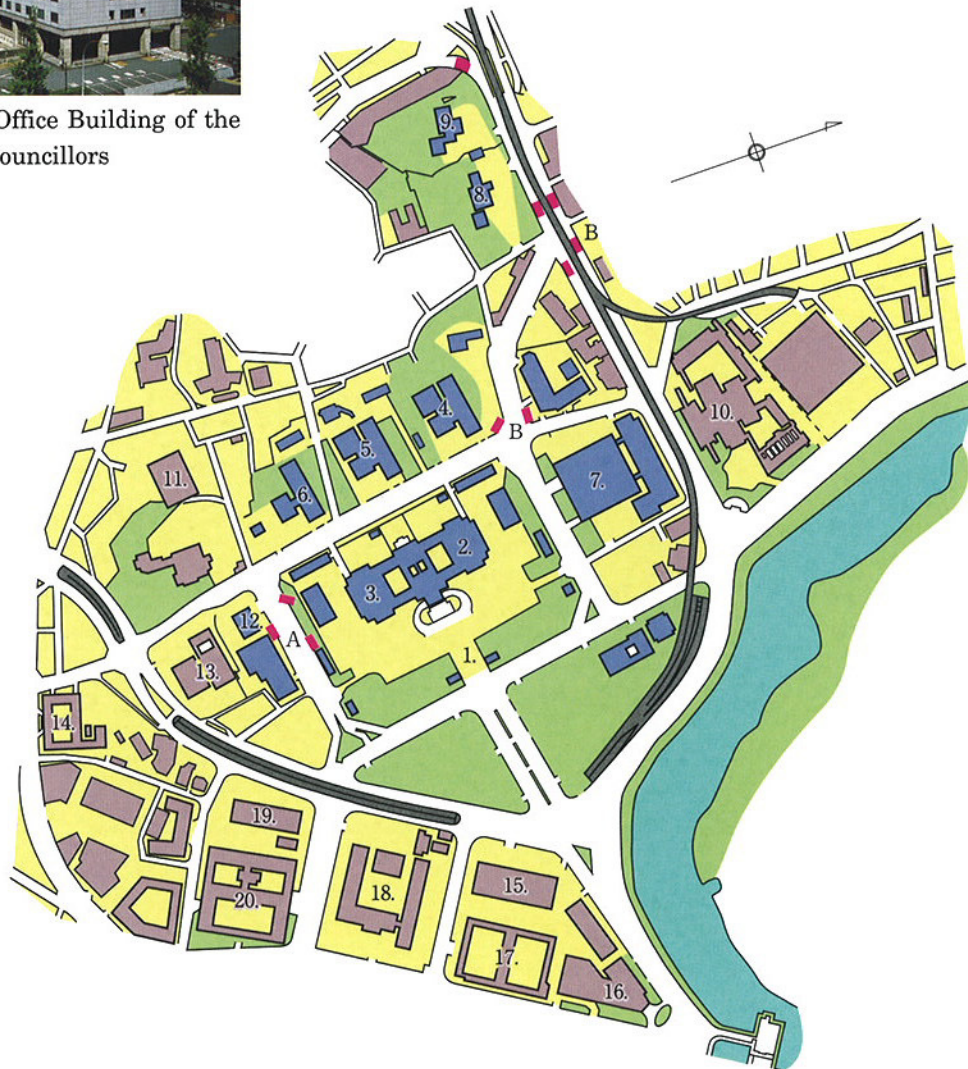

**Area Surrounding the National Diet Building**

Official Residence of the President of the House of Councillors

Members' Office Building of the House of Councillors

Nearest Subway Stations  
 (A) Kokkai-gijidomae  
 (Marunouchi and Chiyoda Lines)  
 (B) Nagatacho  
 (Yurakucho, Hanzomon, and Namboku Lines)

1. National Diet Building
2. House of Councillors
3. House of Representatives
4. Members' Office Building of the House of Councillors
5. Second Members' Office Building of the House of Representatives
6. First Members' Office Building of the House of Representatives
7. National Diet Library
8. Official Residence of the President of the House of Councillors
9. Official Residence of the Speaker of the House of Representatives
10. Supreme Court
11. Official Residence of the Prime Minister
12. Diet Press Center
13. Cabinet Office
14. Japan Patent Office
15. Ministry of Land, Infrastructure and Transport
16. Metropolitan Police Department
17. National Public Safety Commission (National Police Agency)
- Ministry of Internal Affairs and Communications
- Ministry of Land, Infrastructure and Transport
18. Ministry of Foreign Affairs
19. Cabinet Legislation Bureau
- Cabinet Office
- Financial Services Agency
20. Ministry of Finance